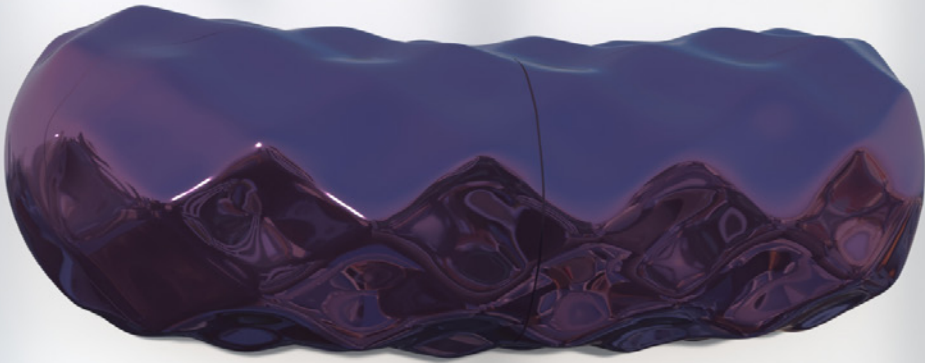

franck genser

jelly

commode
1800 x 600 x 650 mm
composite laque

commode
70.86 x 23.62 x 25.59 in
composite lacquer