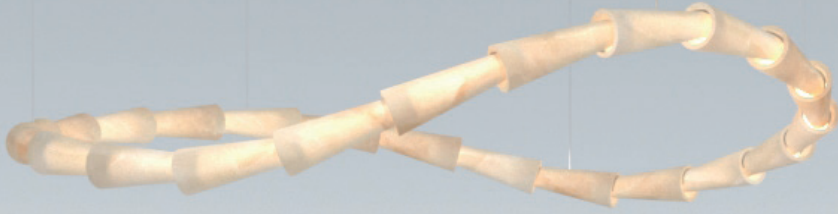

franck genser

cascade infinie

suspension
1300 x 1150 x 700 mm
albâtre

hang light
51.18 x 45.27 x 27.55 in
alabaster