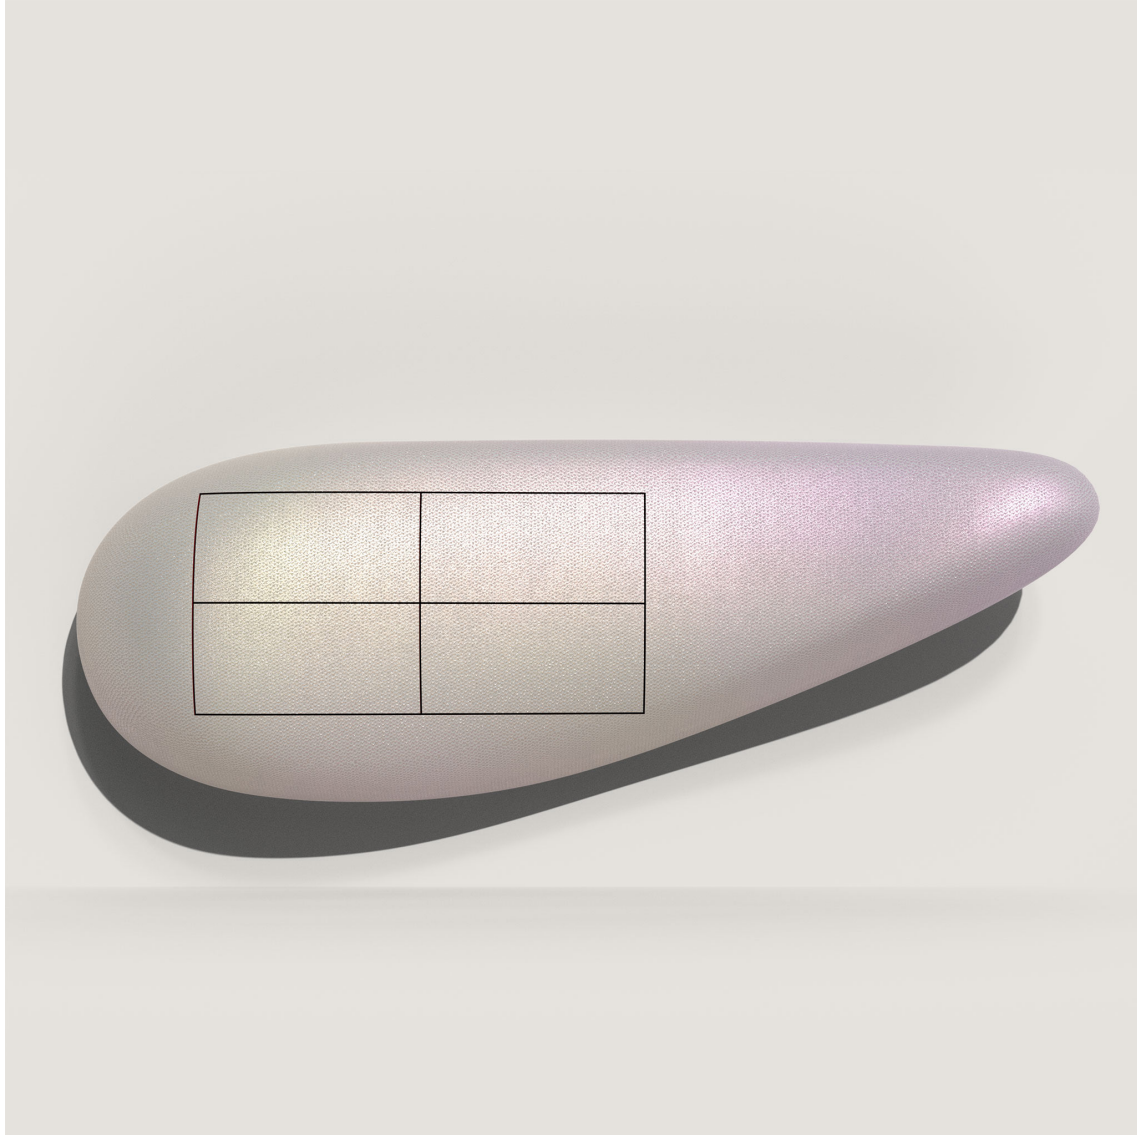

Hollywood

Commode

Size

82.67 × 23.03 × 32.48 in

Materials

composite
sheathed in technical textile

Dimension

2100 × 585 × 825 mm

Matériaux

composite
gainé de textile technique

franck genser